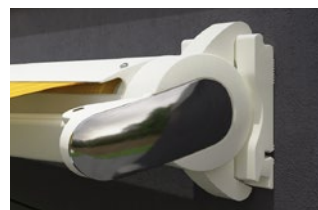

Create a carefree ambience.

markilux 990 | The Slim One

markilux
safe timeless beautiful

markilux 990 | The Slim One Small, but impressive! You will be surprised how much technological sophistication there is in this 125mm flat cassette. The compact construction with the U-shaped front profile in which the folding arms and awning cover disappear, and an impressive angle of pitch of up to 70 degrees when ceiling mounted make this awning best suited for smaller patios and balconies. Thanks to these advantages you can easily spend many hours relaxing in the shade.

Dimensions
max. 500 × 300 cm

Folding arm
double chain-link arms,
optional: Bionic tendon

Options
end caps in polished chrome,
valance

Wall sealing profile The slim aluminium profile in the awning colour closes the gap between the awning and the wall, allowing rain to be discreetly drained off the awning.

End caps in polished chrome
Add that certain extra touch to your markilux 990.