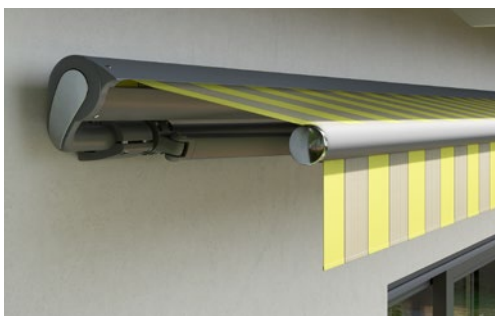

Slim, compact shading
all year round.

markilux 1710 | The Classic One

German
Design Award
NOMINEE

reddot design award

markilux
safe timeless beautiful

markilux 1710 | The Classic One The markilux 1710 interprets the classic awning shape in a contemporary manner. The visible round torque bar merges organically with the round cassette to form an elegant design feature. Due to its shape and the timelessly beautiful decorative elements made from polished chrome, the markilux 1710 suits almost any patio.

Dimensions
max. 700 × 350 cm

Folding arm
Bionic tendon

Options
polished chrome fittings,
valance, coupled unit,
stretch

Polished chrome fittings Side caps matching the awning colour or deliberately emphasised in fine polished chrome. This awning can simply wear anything.

markilux 1710 stretch For great performance on narrow patios, balconies and recesses: Thanks to the two crossover arms even awnings with a narrow width can extend considerably further.